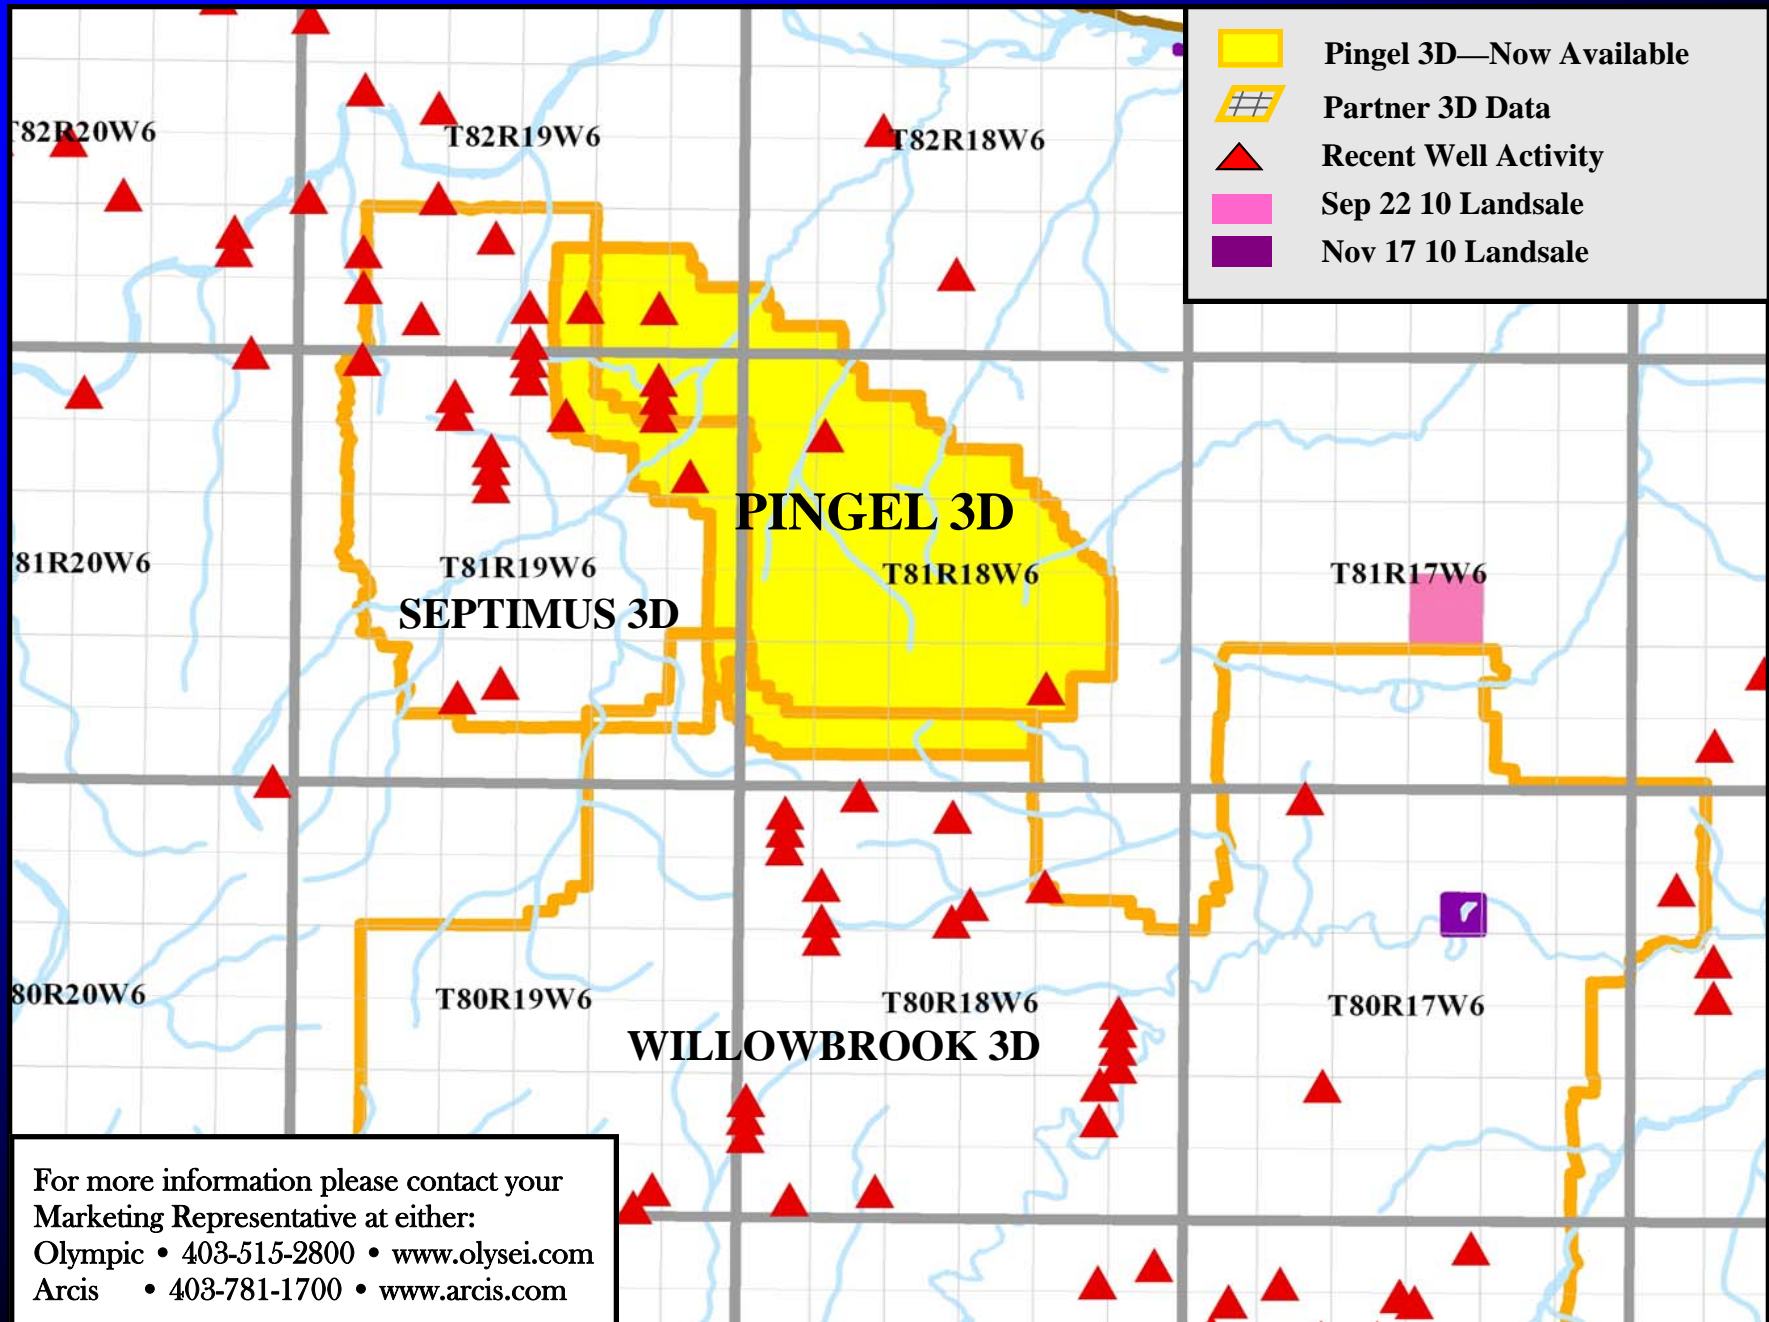

NOW AVAILABLE FOR LICENSING

For more information please contact your Marketing Representative at either:
Olympic • 403-515-2800 • www.olysei.com
Arcis • 403-781-1700 • www.arcis.com