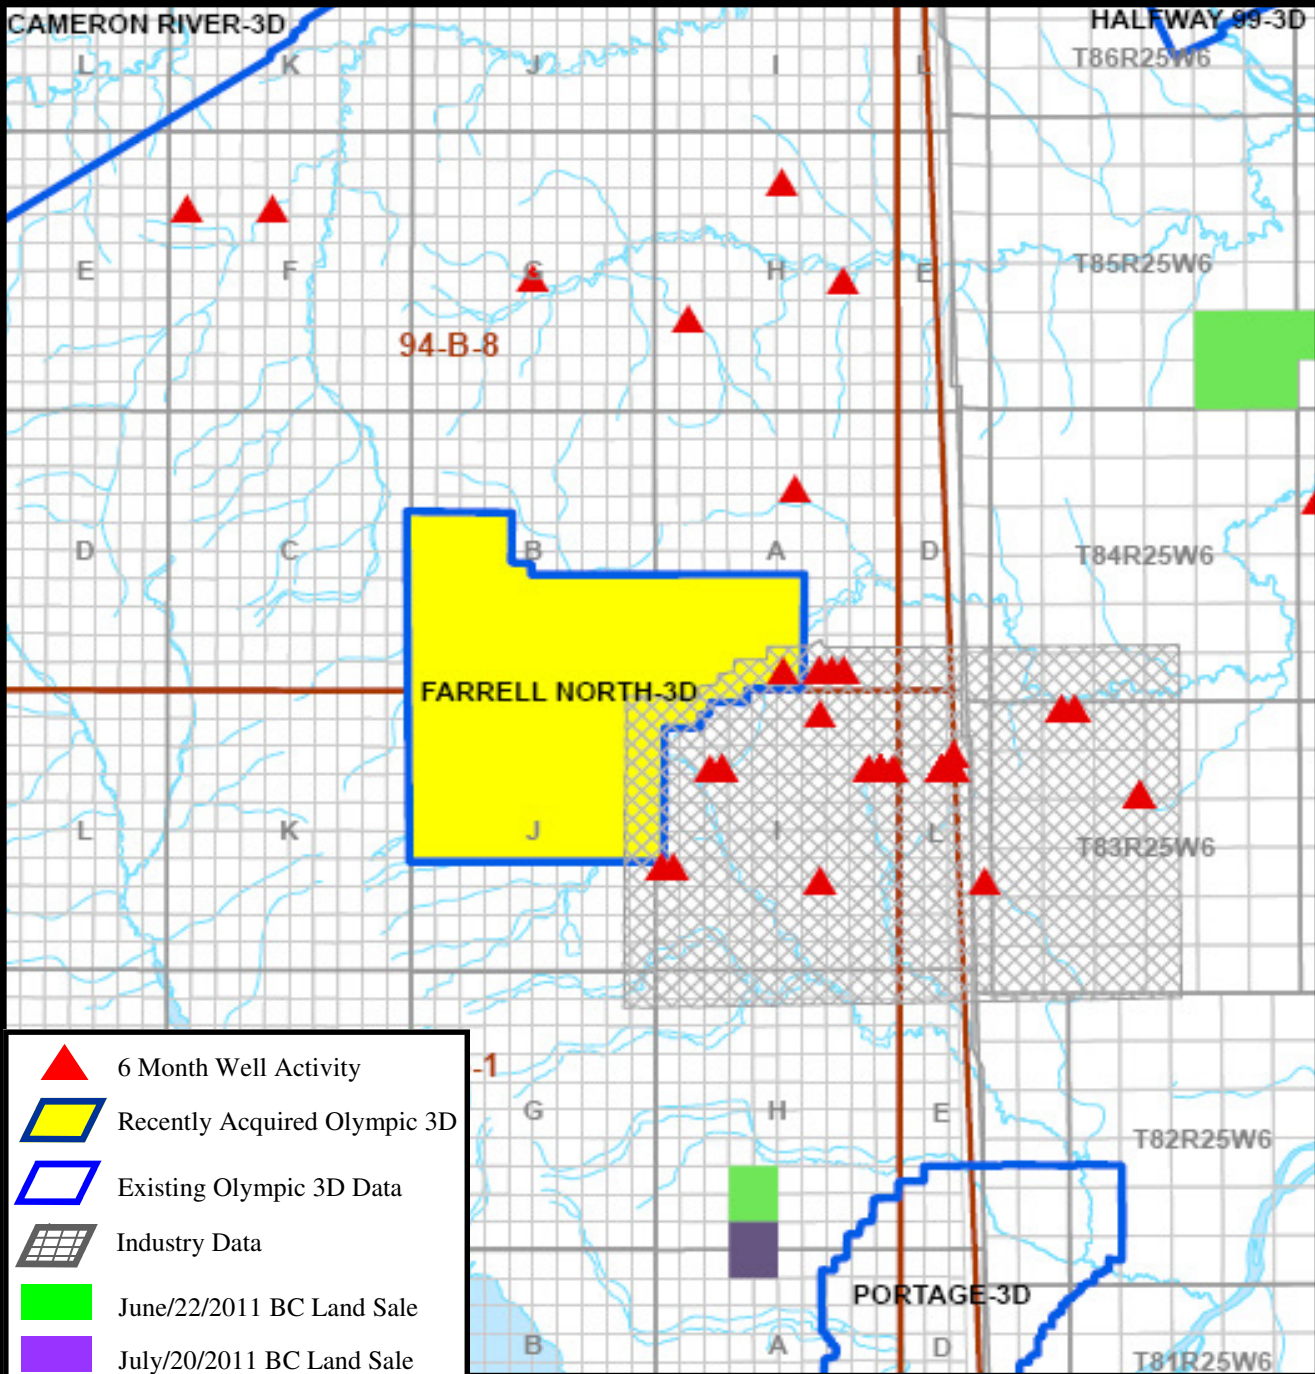

For more information on our
NEWLY RELEASED 3D DATA
in this area, please contact your Olympic Representative.
403 515 2800 ~ www.olysei.com

Multi-Component, High Resolution, Long Offset 3D focused on
British Columbia's liquids rich Montney gas resource play.

THE LARGEST AVAILABLE DATA LIBRARY IN CANADA