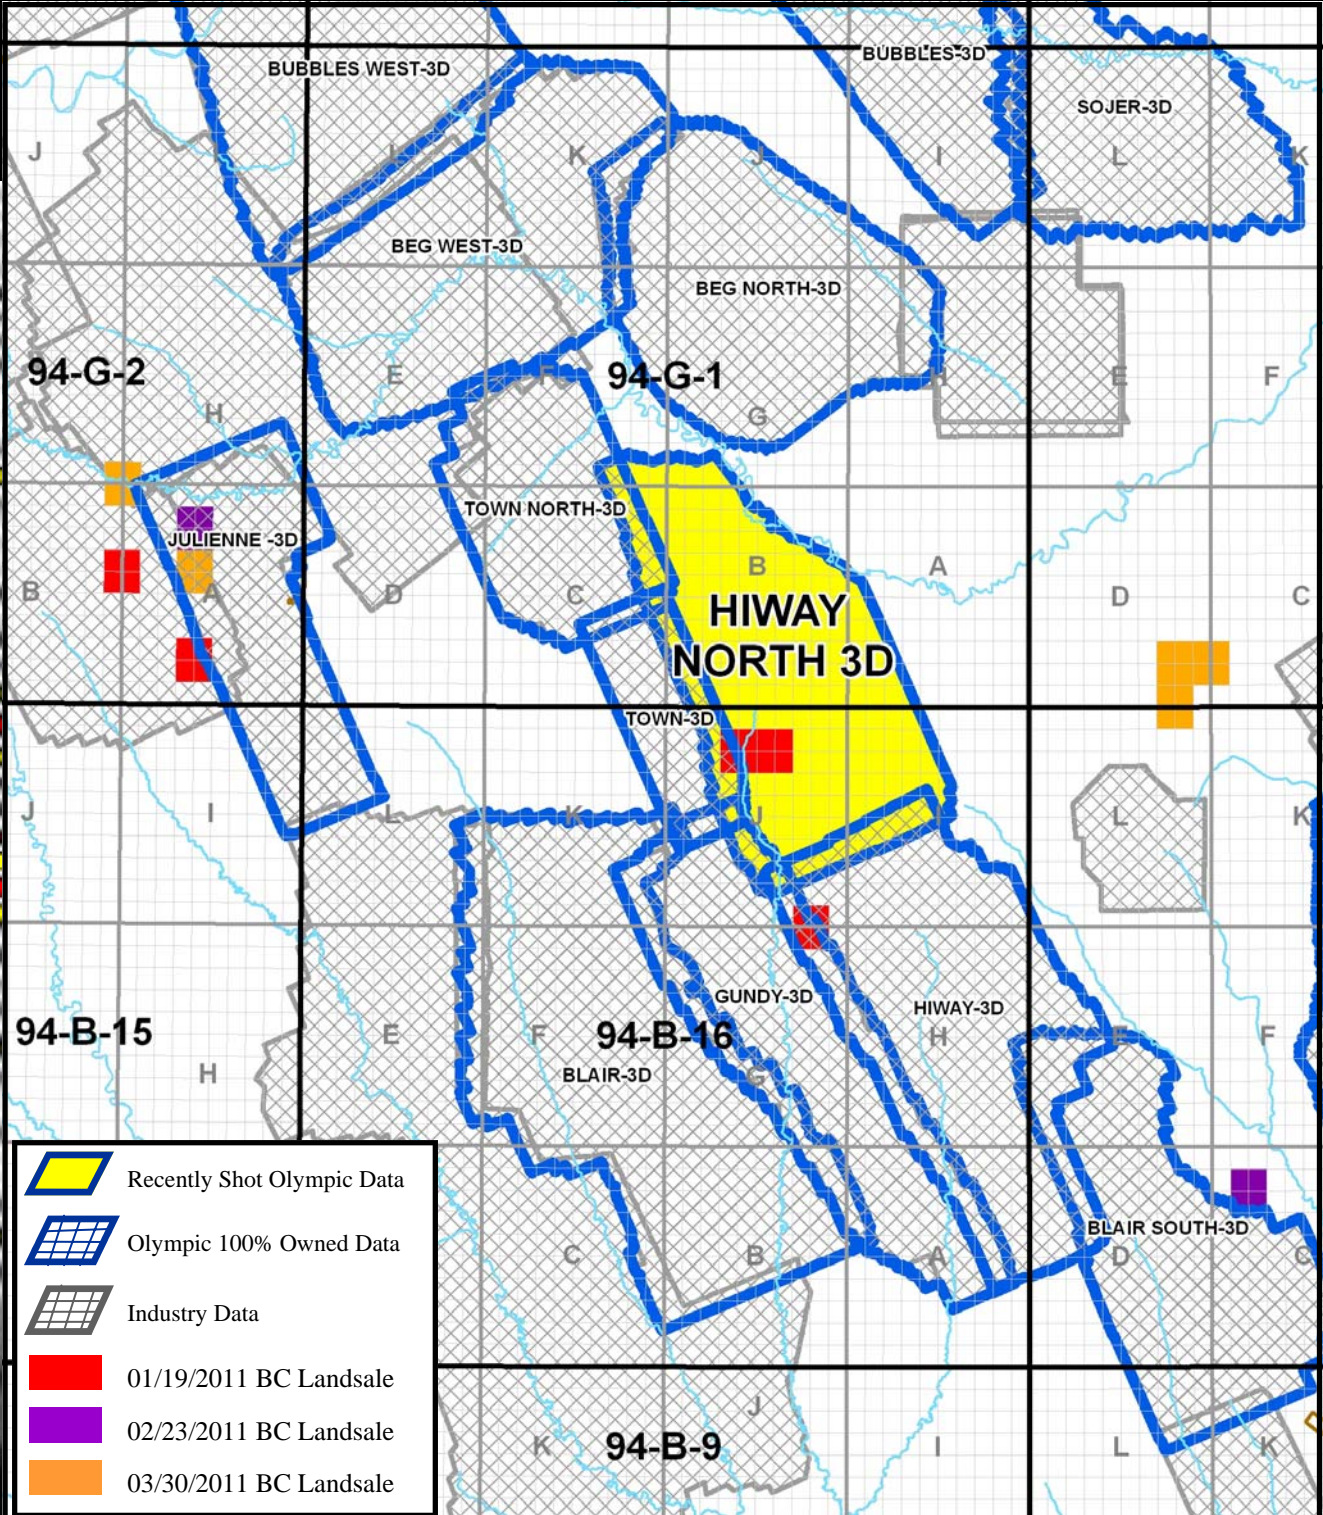

# HIWAY NORTH 3D NEW DATA RELEASE NORTH EAST B.C.

For more information, please contact  
your Olympic Seismic Representative.  
403 515 2800 ~ [www.olysei.com](http://www.olysei.com)