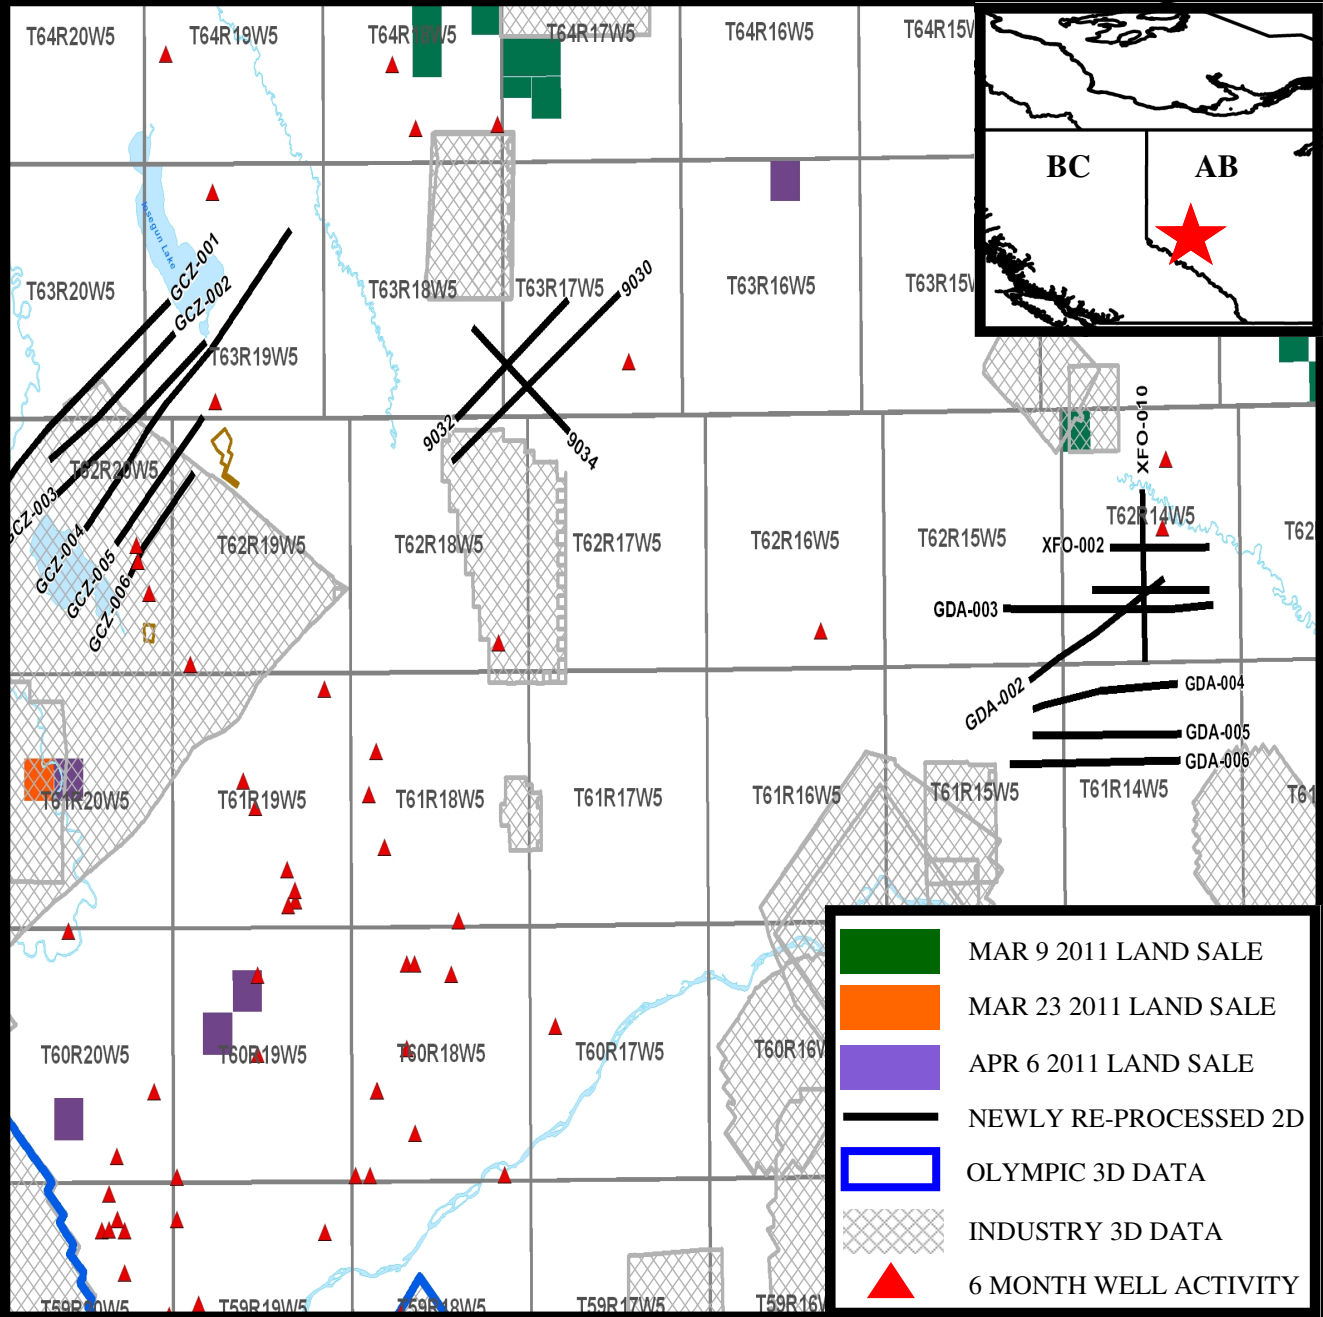

For more information on our  
**NEWLY RELEASED 2D DATA**  
 in this area, please contact your Olympic Representative.  
 403 515 2800 ~ [www.olysei.com](http://www.olysei.com)

**150 Linear kilometers of high quality data in the  
 Kaybob-Windfall corridor.**

**THE LARGEST AVAILABLE DATA LIBRARY IN CANADA**