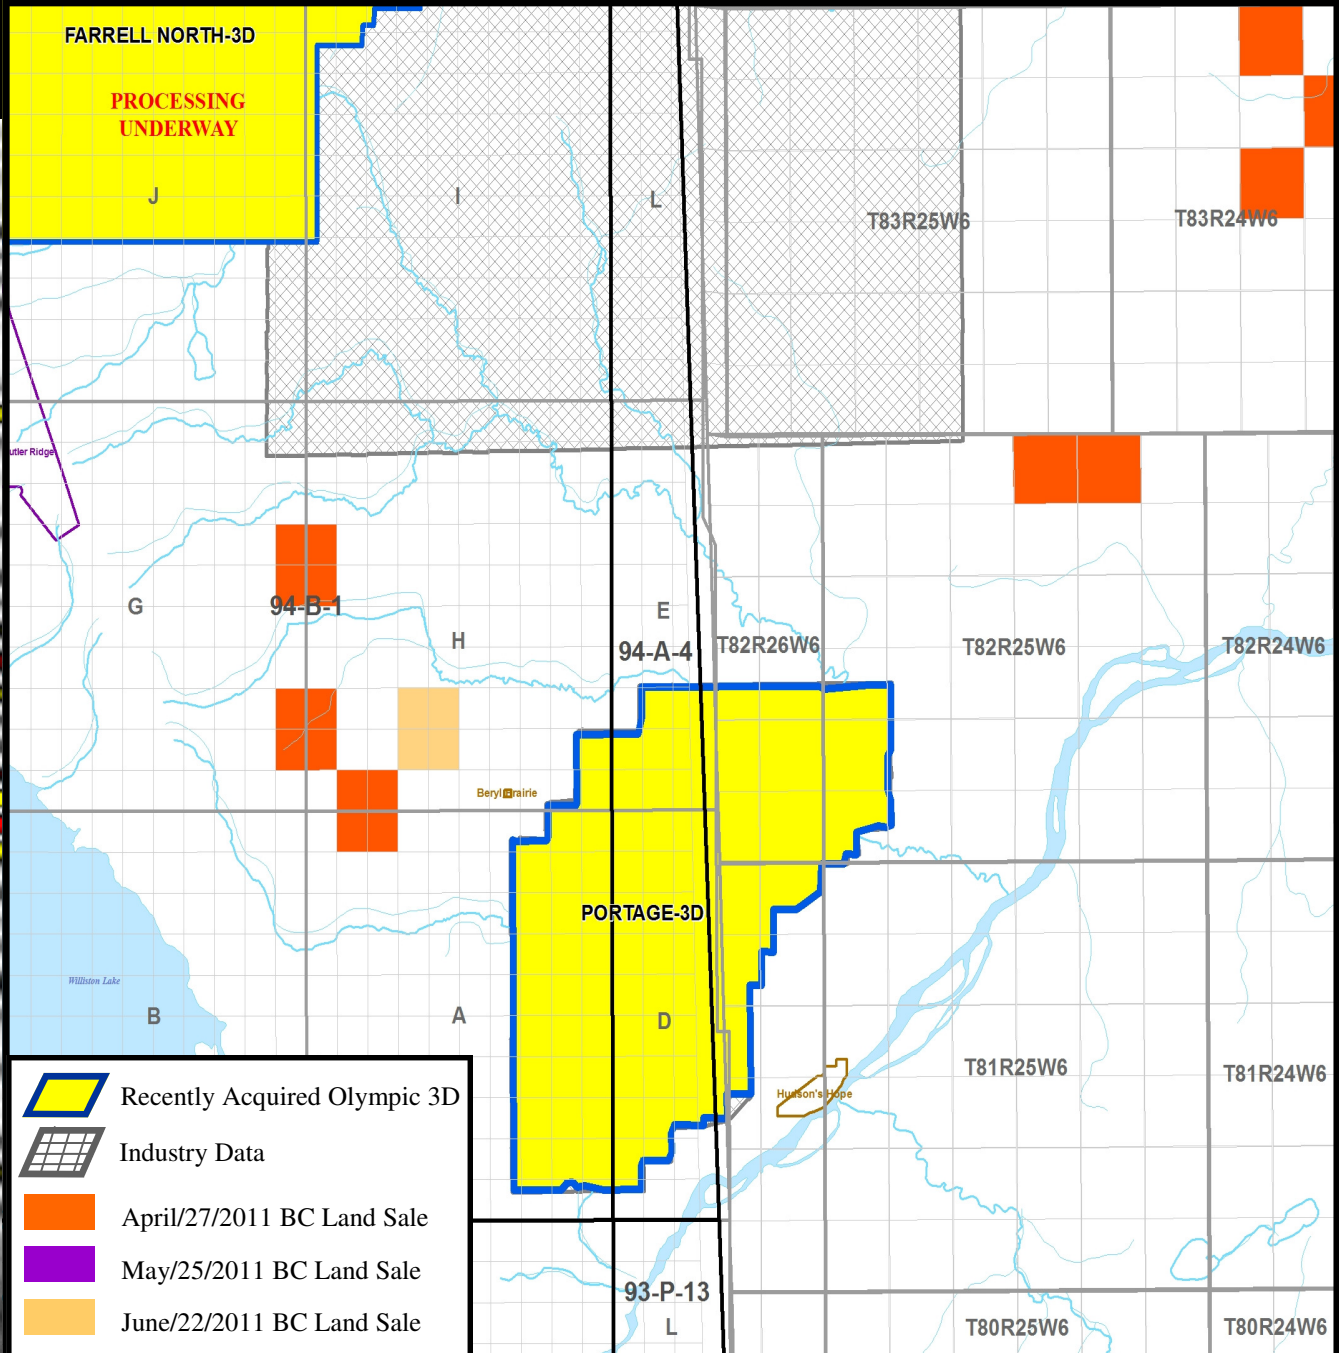

For more information on our  
**NEWLY RELEASED 3D DATA**  
in this area, please contact your Olympic Representative.  
403 515 2800 ~ [www.olysei.com](http://www.olysei.com)

High resolution, long offset 3D focused on British Columbia's liquids rich Montney gas resource play.

**THE LARGEST AVAILABLE DATA LIBRARY IN CANADA**