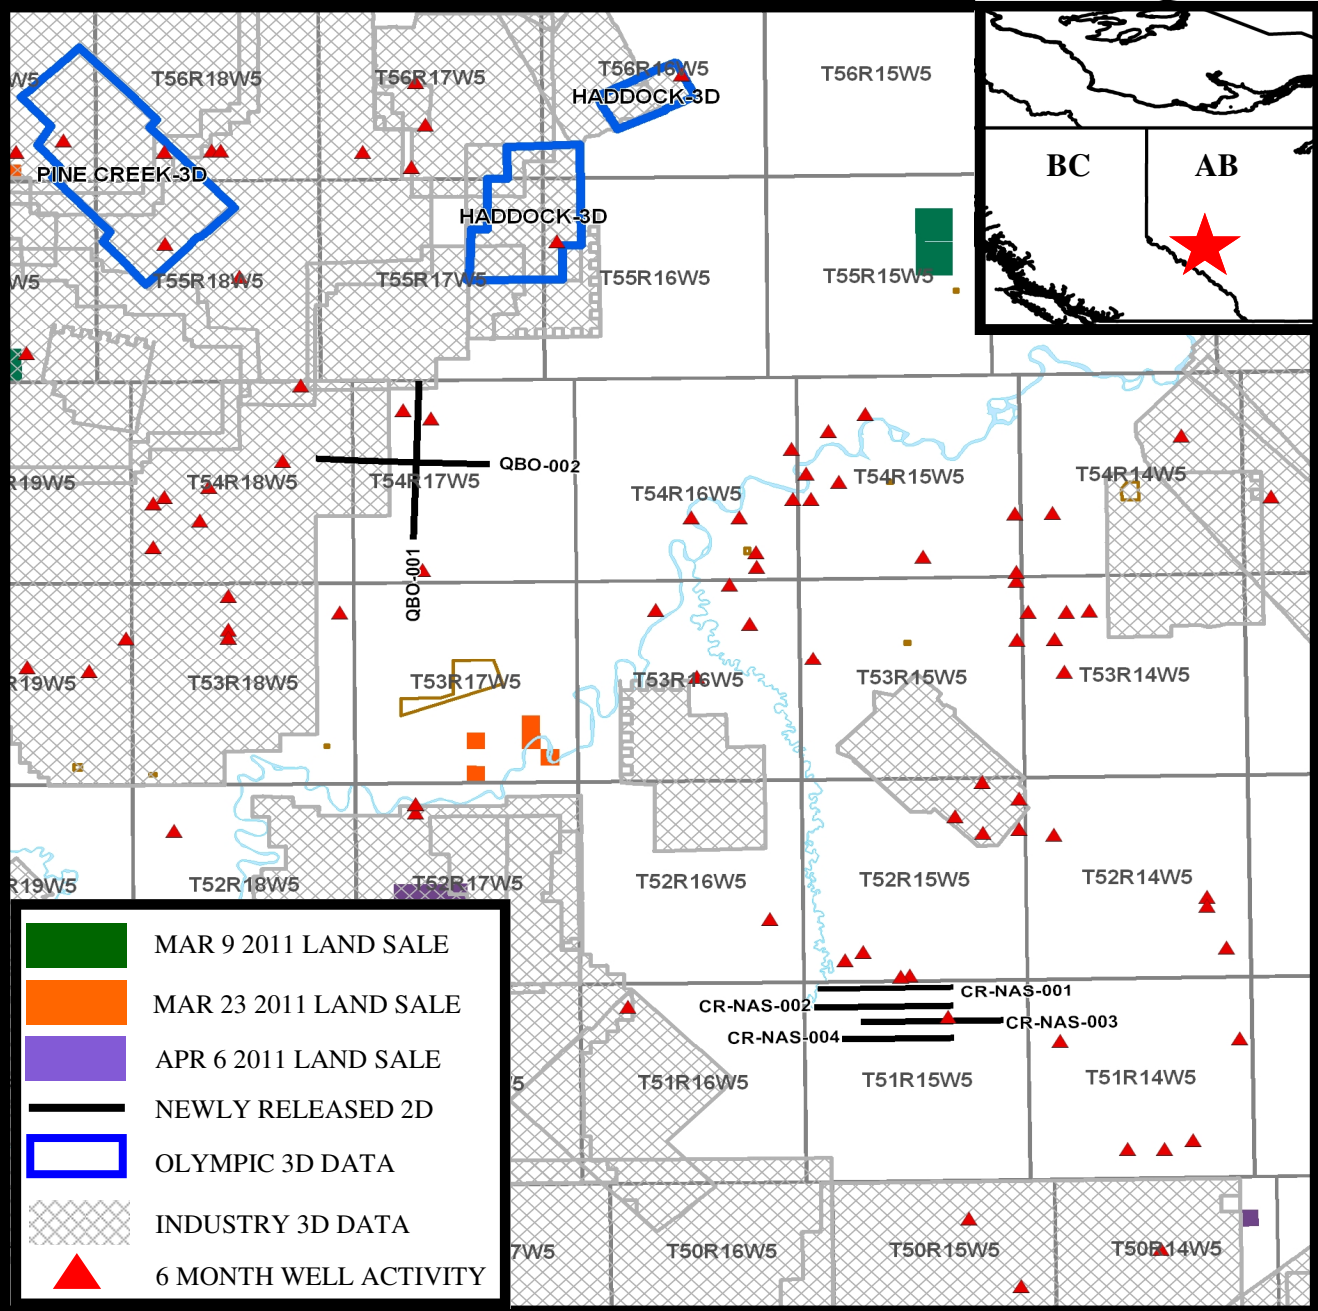

For more information on our
NEWLY RELEASED 2D DATA
 in this area, please contact your Olympic Representative.
 403 515 2800 ~ www.olysei.com

40 linear kilometers of high quality data now available in the
 Wolf Creek-Raven corridor.

THE LARGEST AVAILABLE DATA LIBRARY IN CANADA